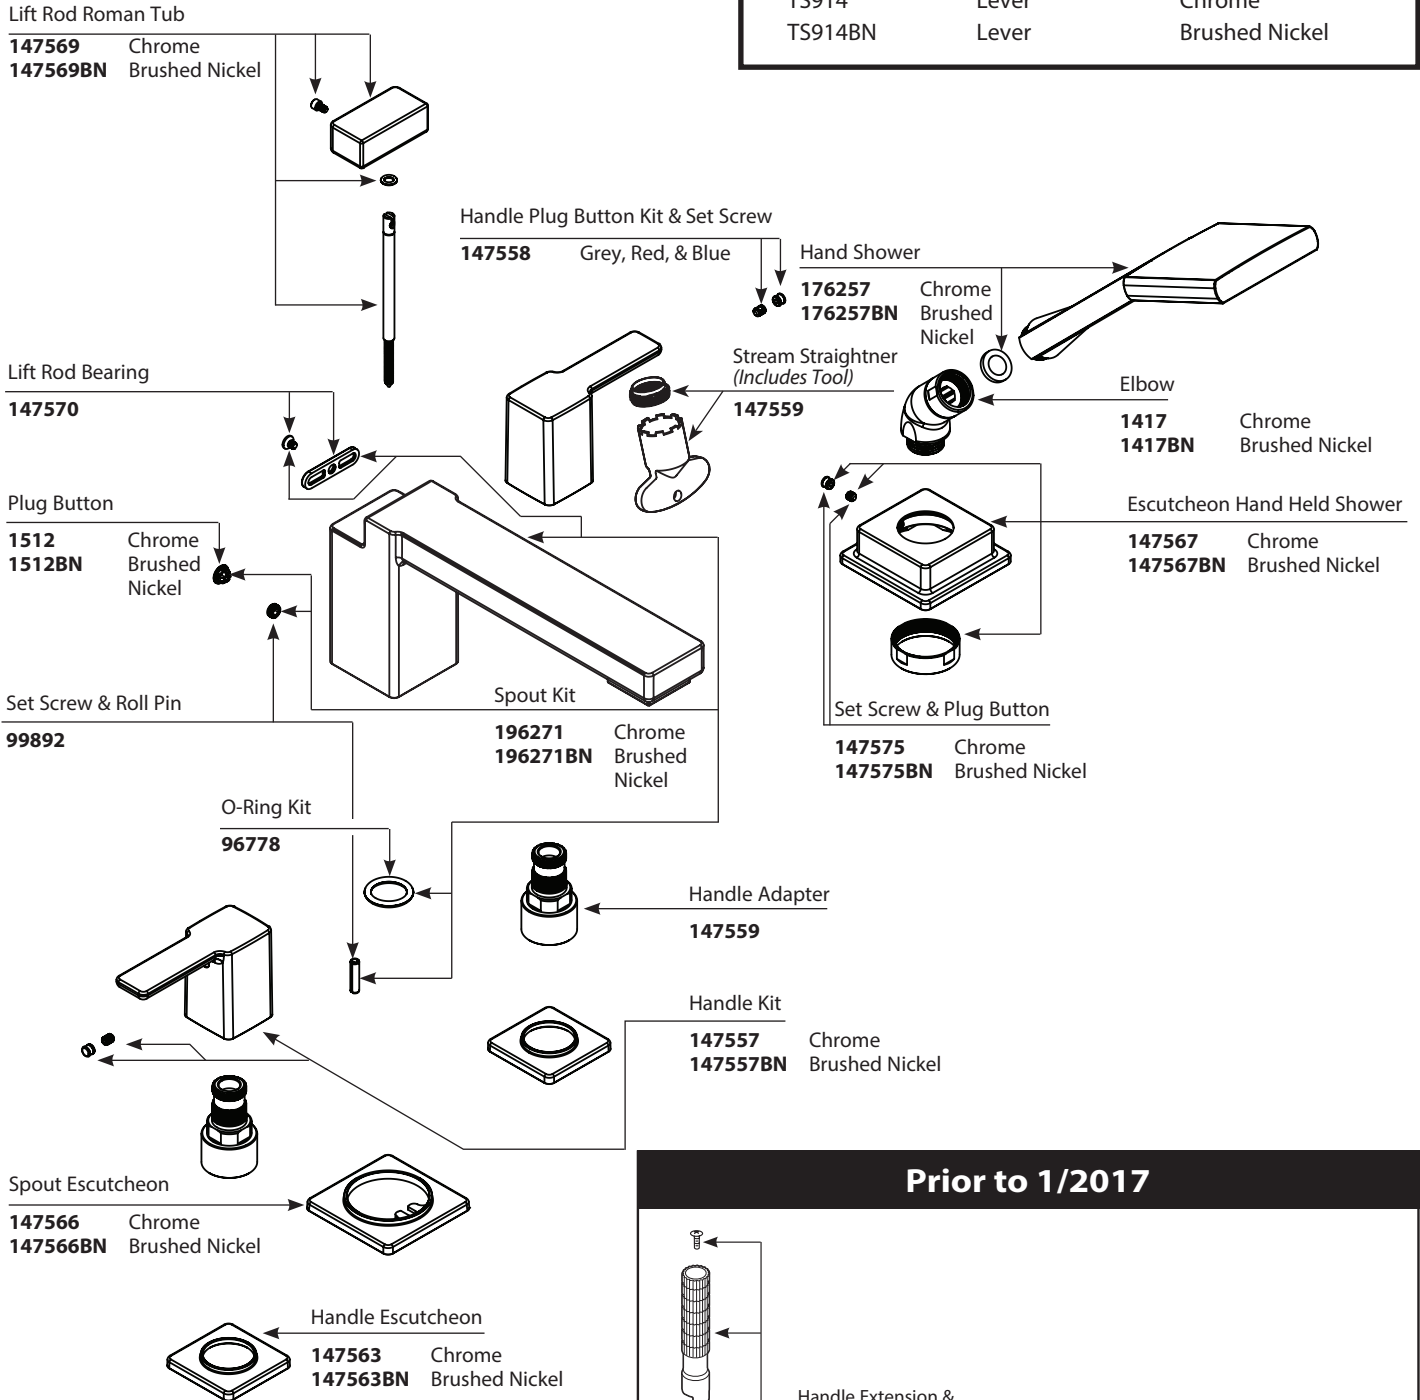

■ Order by Part Number

■ Trim can be used with either the 9992 and 9993 valve

90 DEGREE™

**Deck Mount Two-Handle Roman Tub
Faucet Trim with Handheld Shower**

<u>MODEL</u>	<u>HANDLE</u>	<u>FINISH</u>
TS914	Lever	Chrome
TS914BN	Lever	Brushed Nickel

Prior to 1/2017

Handle Extension & Escutcheon Adjuster (For valves sold before 8/08)
106378

Escutcheon Adjuster (For valves sold after 8/08)
142981